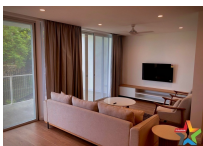

2 Bedroom Executive Whittaker Apartment

Ela Beach, Port Moresby, NCD

Seaside Living Whittaker Apartments Your Beachside Sa...

K4,000/week

🏠 2 🚗 1 🚗 1

Call : +675 3236041

Email :

ncd@theprofessionals.com.pg

Property ID : 31404